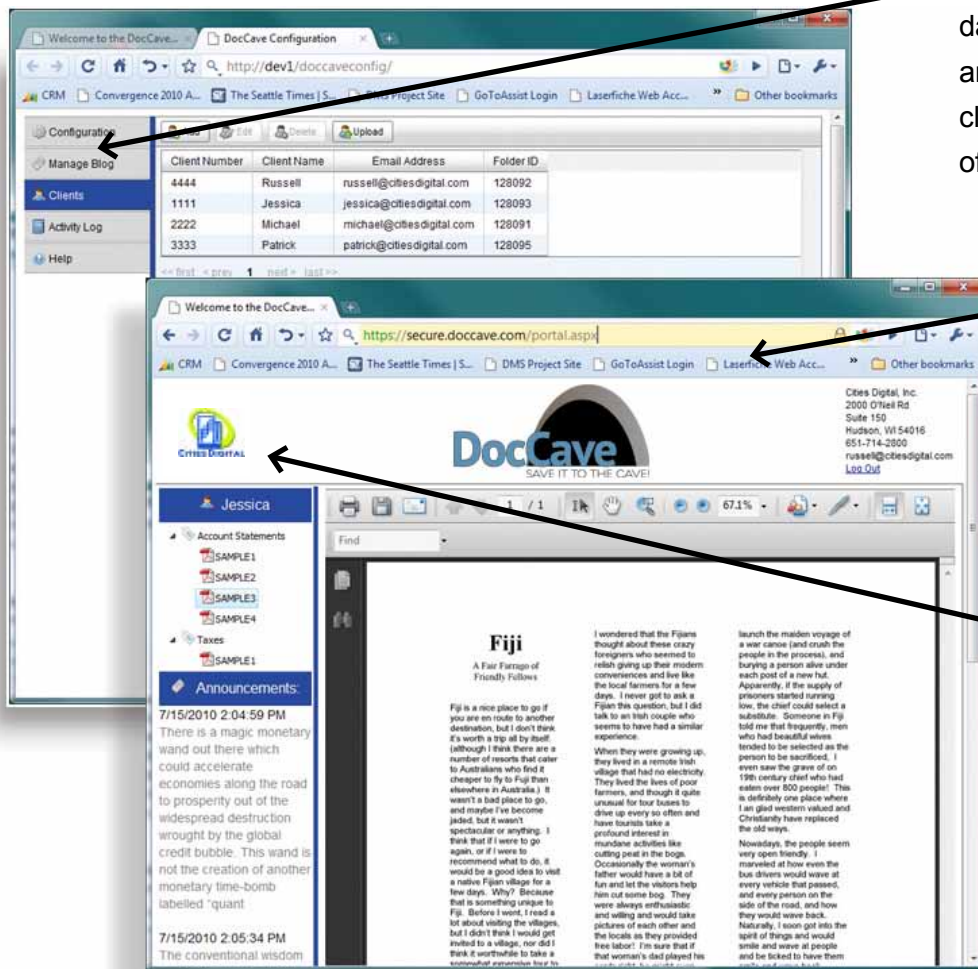

DocCave

SAVE IT TO THE CAVE!

The **DocCave** from Cities Digital is a private document sharing website.

DocCave gives you simple dashboard button navigation, and moves you through your client activities quickly, also offering you a blog option.

DocCave is the **ONLY** system that comes fully integrated with Laserfiche document management systems.

DocCave makes file management a breeze, with your own company-branded dashboard.

Contact us at 651.714.2800 to talk to a **DocCave** representative today. Email us at sales@citiesdigital.com with questions, and get answers!

+CITIESDIGITAL By Cities Digital, Inc.

To learn more about the **DocCave** go to www.citiesdigital.com.